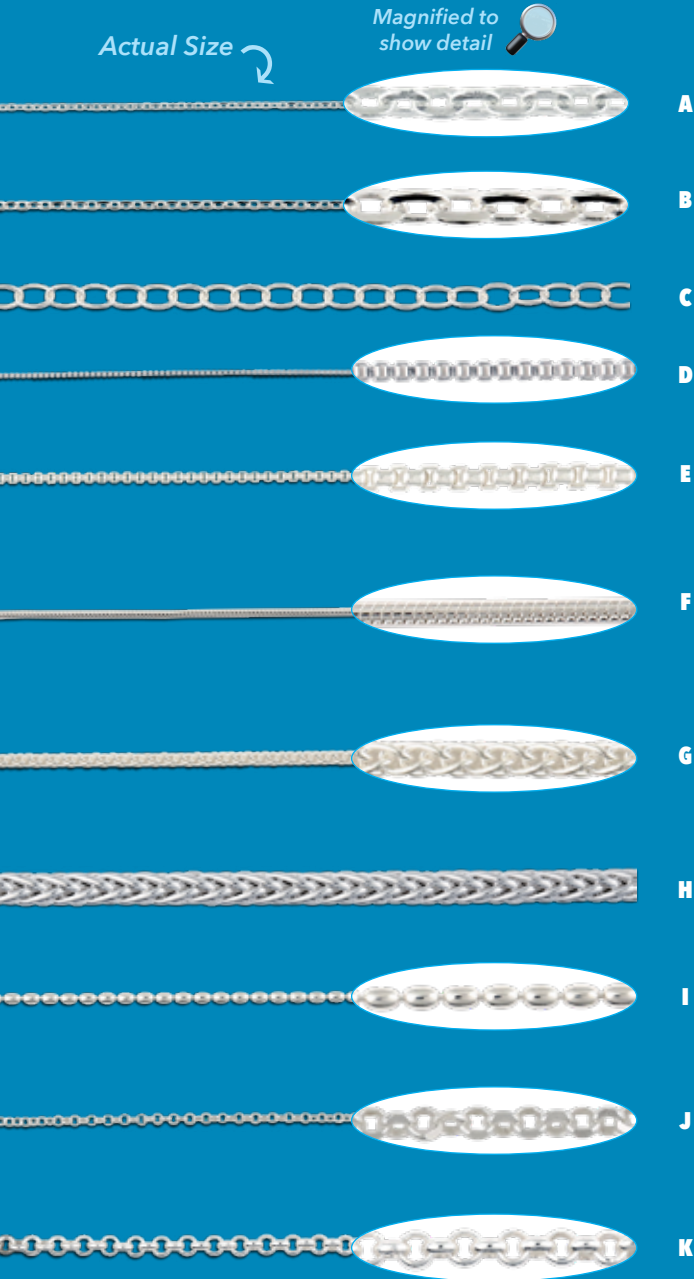

Sterling Silver Cable Chains

Most versatile and popular chain on the market. Add a pendant or charm!

	Stock#	Description	Size x Length	Orig.	SALE
A.	400128	Flat	1.0mm x 18"	\$3.14	\$ 2.40
	400129	Flat	1.0mm x 20"	3.40	2.60
	400140	Diamond Cut	1.5mm x 16"	4.13	3.07
B.	400141	Diamond Cut	1.5mm x 18"	4.34	3.22
	400142	Diamond Cut	1.5mm x 20"	4.84	3.60
	Stock#	Description	Sold by the foot	Orig.	SALE
C.	405172	Oval	3.32mm	4.17	\$ 3.19

Sterling Silver Snake Chains

Snake chains are closely weaved bands of metal with a slight curve, tightly joined together forming a continuous tube that is flexible and simply worn alone or with a pendant.

	Stock#	Description	Size	Orig.	SALE
F.	400358	Round	1.0mm x 16"	6.08	\$ 3.76
	400361	Round	1.0mm x 22"	10.56	5.75

Sterling Silver Wheat Chains

These beautiful chains have the appearance that the links are braided together, rather than simple linked.

Sterling Silver Ball Chains

This oval beaded ball chain makes for a great chain with any pendant or stamped tag pendant.

	Stock#	Description	Size	Orig.	SALE
I.	400820	Oval	1.6mm x 16"	5.66	\$ 4.08
	400821	Oval	1.6mm x 18"	6.18	4.45